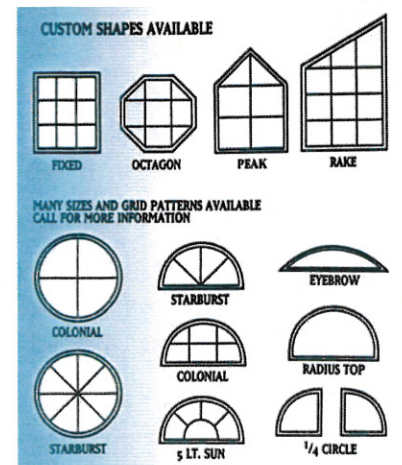

*The Standard Window Size is (3' x 5') 35" x 60". This worksheet is based on this standard 3' x 5' – most installed size window on homes and is usually located on all 4 sides and the 2<sup>nd</sup> story. Larger windows can be found on the front and back sides and are mostly on the 1<sup>st</sup> floor. Smaller windows are usually located on the sides and around entry areas.*

*No need to measure each window, simply identify a 3' x 5' window and visibly compare the size of the other windows to smaller or larger.*

*An exact estimate cost to be provided at time of measurement, this quick estimate worksheet is to provide you an approximate cost.*

QTY. # Windows \_\_\_\_\_ X \$80.00 = \_\_\_\_\_

QTY. # Smaller \_\_\_\_\_ X -\$15.00 = \_\_\_\_\_

QTY. # Larger \_\_\_\_\_ X +\$15.00 = \_\_\_\_\_

QTY. # Arched \_\_\_\_\_ X +\$20.00 = \_\_\_\_\_

**Total Estimate Cost** \_\_\_\_\_