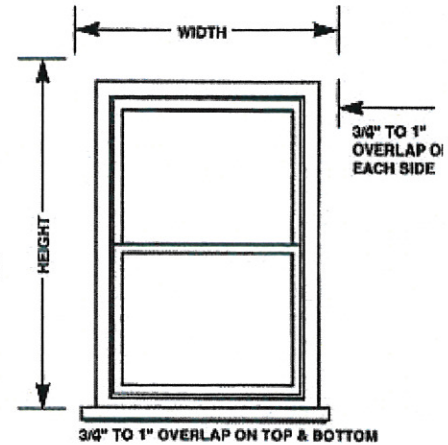

# Easily create an ESTIMATE yourself

[www.solarprotectionscreens.com](http://www.solarprotectionscreens.com)

- Step 1 Multiply the quantity by \$80.00
- Step 2 Arched windows add \$20.00
- Step 3 Smaller windows subtract \$15.00
- Step 4 Larger windows add \$15.00

*The Standard Window Size is (3' x 5') 35" x 60". This worksheet is based on this standard 3' x 5' – most installed size window on homes and is usually located on all 4 sides and the 2<sup>nd</sup> story. Larger windows can be found on the front and back sides and are mostly on the 1<sup>st</sup> floor. Smaller windows are usually located on the sides and around entry areas.*

*No need to measure each window, simply identify a 3' x 5' window and visibly compare the size of the other windows to smaller or larger.*

*An exact estimate cost to be provided at time of measurement, this quick estimate worksheet is to provide you an approximate cost.*